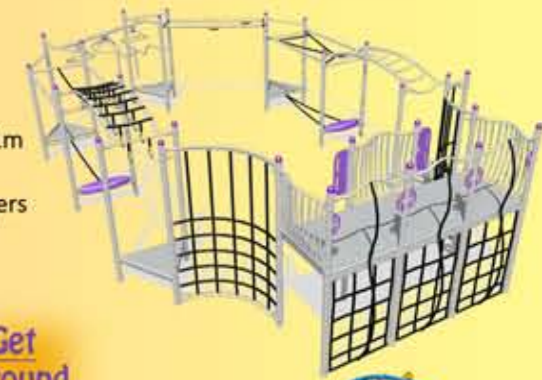

GNP-518
 Range: Grow n Play
 Site Area: 10.3 x 6.7m
 Fall Height:- 0.85m
 Ages: Toddler - 8yrs

NPY-401
 Range: Nature Play
 Site Area: 5.8 x 4.2m
 Fall Height:- 0.5m
 Ages: Toddler - 12yrs

AGL-155
 Range: Agiliti
 Site Area: 9.2 x 6.4m
 Fall Height:- 1.6m
 Ages: 8yrs to Teenagers

AMZ-227
 Range: Amazon
 Site Area: 10.6 x 16.1m
 Fall Height:- 2.15m
 Ages: 8yrs to Teenagers

SPI-110
 Range: Spida
 Site Area: 9.4 x 8.6m
 Fall Height:- 2.5m
 Ages: 8yrs to Teenagers

You Pay For What You Get
 Megatoy want your playground to look great for many years. High quality materials and processes make Megatoy one of the lowest cost playgrounds to maintain giving our customers excellent value for money. There are plenty of less expensive choices out there but what is the true cost of a cheaper playground?