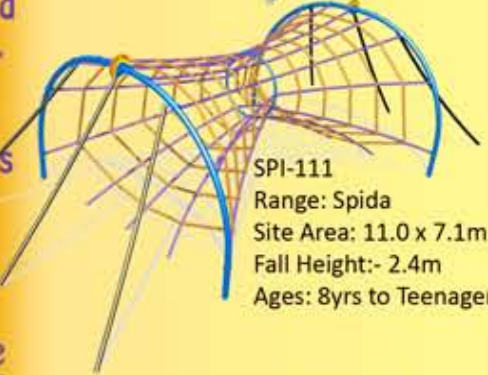

GNP-518
 Range: Grow n Play
 Site Area: 10.3 x 6.7m
 Fall Height:- 0.85m
 Ages: Toddler - 8yrs

NPY-401
 Range: Nature Play
 Site Area: 5.8 x 4.2m
 Fall Height:- 0.5m
 Ages: Toddler - 12yrs

AGL-155
 Range: Agiliti
 Site Area: 9.2 x 6.4m
 Fall Height:- 1.6m
 Ages: 8yrs to Teenagers

AMZ-227
 Range: Amazon
 Site Area: 10.6 x 16.1m
 Fall Height:- 2.15m
 Ages: 8yrs to Teenagers

SPI-110
 Range: Spida
 Site Area: 9.4 x 8.6m
 Fall Height:- 2.5m
 Ages: 8yrs to Teenagers

You Pay For What You Get
 Megatoy want your playground to look great for many years. High quality materials and processes make Megatoy one of the lowest cost playgrounds to maintain giving our customers excellent value for money. There are plenty of less expensive choices out there but what is the true cost of a cheaper playground?

SPI-111
 Range: Spida
 Site Area: 11.0 x 7.1m
 Fall Height:- 2.4m
 Ages: 8yrs to Teenagers

AMZ-204
 Range: Amazon
 Site Area: 7.6 x 7.8m
 Fall Height:- 1.2m
 Ages: Toddler - 12yrs

AMZ-218
 Range: Amazon
 Site Area: 10.5 x 10m
 Fall Height:- 1.2m
 Ages: Toddler - 12yrs

ZEN-1101
 Range: Zenith
 Site Area: 5.9 x 6.1m
 Fall Height:- 2.04m
 Ages: 6yrs to Teenagers

AS 4685.1-6 Certified
 Unlike many manufactures who claim to be compliant, Megatoy uses 3rd Party Structural and Design Certification on all equipment to guarantee requirements of the AS 4685 2004 Parts 1-6 are met. A copy of the Design Certificate is presented with every quote.