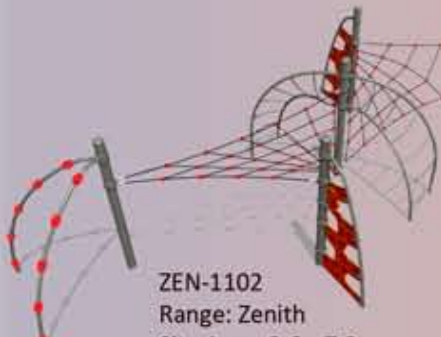

ZEN-1101
 Range: Zenith
 Site Area: 5.9 x 6.1m
 Fall Height:- 2.04m
 Ages: 6yrs to Teenagers

AS 4685.1-6 Certified
 Unlike many manufactures who claim to be compliant, Megatoy uses 3rd Party Structural and Design Certification on all equipment to guarantee requirements of the AS 4685 2004 Parts 1-6 are met. A copy of the Design Certificate is presented with every quote.

MOV-1015
 Range: Move
 Site Area: 5.7 x 5.1m
 Fall Height:- 2.1m
 Ages: 12yrs+

MOV-1017
 Range: Move
 Site Area: 4.3 x 4.5m
 Fall Height:- 0.65m
 Ages: 12yrs+

ZEN-1102
 Range: Zenith
 Site Area: 9.6 x 7.2m
 Fall Height:- 2.05m
 Ages: 6yrs to Teenagers