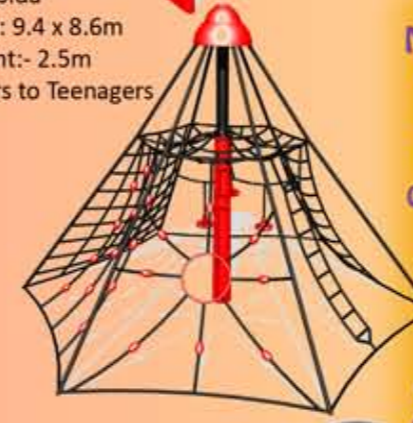

GNP-518
 Range: Grow n Play
 Site Area: 10.3 x 6.7m
 Fall Height:- 0.85m
 Ages: Toddler - 8yrs

NPY-401
 Range: Nature Play
 Site Area: 5.8 x 4.2m
 Fall Height:- 0.5m
 Ages: Toddler - 12yrs

AGL-155
 Range: Agiliti
 Site Area: 9.2 x 6.4m
 Fall Height:- 1.6m
 Ages: 8yrs to Teenagers

AMZ-227
 Range: Amazon
 Site Area: 10.6 x 16.1m
 Fall Height:- 2.15m
 Ages: 8yrs to Teenagers

SPI-110
 Range: Spida
 Site Area: 9.4 x 8.6m
 Fall Height:- 2.5m
 Ages: 8yrs to Teenagers

You Pay For What You Get
 Megatoy want your playground to look great for many years. High quality materials and processes make Megatoy one of the lowest cost playgrounds to maintain giving our customers excellent value for money. There are plenty of less expensive choices out there but what is the true cost of a cheaper playground?

SPI-111
 Range: Spida
 Site Area: 11.0 x 7.1m
 Fall Height:- 2.4m
 Ages: 8yrs to Teenagers

AMZ-204
 Range: Amazon
 Site Area: 7.6 x 7.8m
 Fall Height:- 1.2m
 Ages: Toddler - 12yrs

AMZ-218
 Range: Amazon
 Site Area: 10.5 x 10m
 Fall Height:- 1.2m
 Ages: Toddler - 12yrs

ZEN-1101
 Range: Zenith
 Site Area: 5.9 x 6.1m
 Fall Height:- 2.04m
 Ages: 6yrs to Teenagers

AS 4685.1-6 Certified
 Unlike many manufactures who claim to be compliant, Megatoy uses 3rd Party Structural and Design Certification on all equipment to guarantee requirements of the AS 4685 2004 Parts 1-6 are met. A copy of the Design Certificate is presented with every quote.