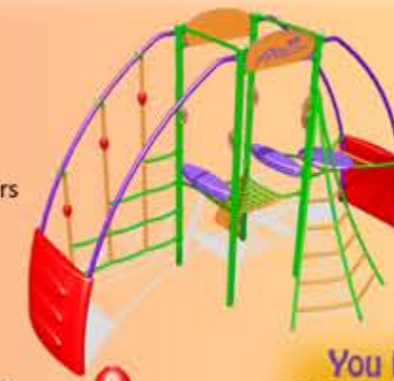

GNP-518
 Range: Grow n Play
 Site Area: 10.3 x 6.7m
 Fall Height:- 0.85m
 Ages: Toddler - 8yrs

NPY-401
 Range: Nature Play
 Site Area: 5.8 x 4.2m
 Fall Height:- 0.5m
 Ages: Toddler - 12yrs

AGL-155
 Range: Agiliti
 Site Area: 9.2 x 6.4m
 Fall Height:- 1.6m
 Ages: 8yrs to Teenagers

AMZ-227
 Range: Amazon
 Site Area: 10.6 x 16.1m
 Fall Height:- 2.15m
 Ages: 8yrs to Teenagers

SPI-110
 Range: Spida
 Site Area: 9.4 x 8.6m
 Fall Height:- 2.5m
 Ages: 8yrs to Teenagers

You Pay For What You Get
 Megatoy want your playground to look great for many years. High quality materials and processes make Megatoy one of the lowest cost playgrounds to maintain giving our customers excellent value for money. There are plenty of less expensive choices out there but what is the true cost of a cheaper playground?