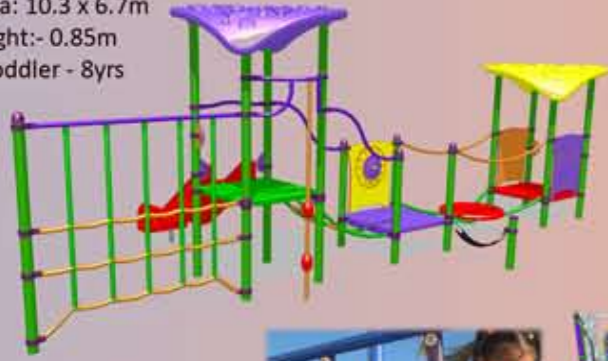

GNP-518
 Range: Grow n Play
 Site Area: 10.3 x 6.7m
 Fall Height:- 0.85m
 Ages: Toddler - 8yrs

NPY-401
 Range: Nature Play
 Site Area: 5.8 x 4.2m
 Fall Height:- 0.5m
 Ages: Toddler - 12yrs

AGL-155
 Range: Agiliti
 Site Area: 9.2 x 6.4m
 Fall Height:- 1.6m
 Ages: 8yrs to Teenagers

AMZ-227
 Range: Amazon
 Site Area: 10.6 x 16.1m
 Fall Height:- 2.15m
 Ages: 8yrs to Teenagers

SPI-110
 Range: Spida
 Site Area: 9.4 x 8.6m
 Fall Height:- 2.5m
 Ages: 8yrs to Teenagers

You Pay For What You Get
 Megatoy want your playground to look great for many years. High quality materials and processes make Megatoy one of the lowest cost playgrounds to maintain giving our customers excellent value for money. There are plenty of less expensive choices out there but what is the true cost of a cheaper playground?